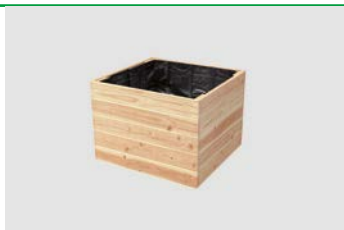

Application	Dimension (mm)	Height (mm)	Packaging unit (items)	EAN	Supplier item number
-------------	----------------	-------------	------------------------	-----	----------------------

Raised bed, Douglas fir, partially pre-assembled, with plant film, PEFC, made in Germany

700 x 1500	725	4	4000868805959	3920005500000
1000 x 2000 *	725	3	4000868805966	3920005600000

* with centre strut

Raised bed, larch, with plant film, PEFC, made in Germany

1000 x 2000 *	725	4	4000868832955	3920005300000
---------------	-----	---	---------------	---------------

* with centre strut

Raised bed, modular design, Douglas fir, basic element, with plant film, PEFC, made in Germany

1000 x 940	725	4	4000868833457	3920006000000
------------	-----	---	---------------	---------------